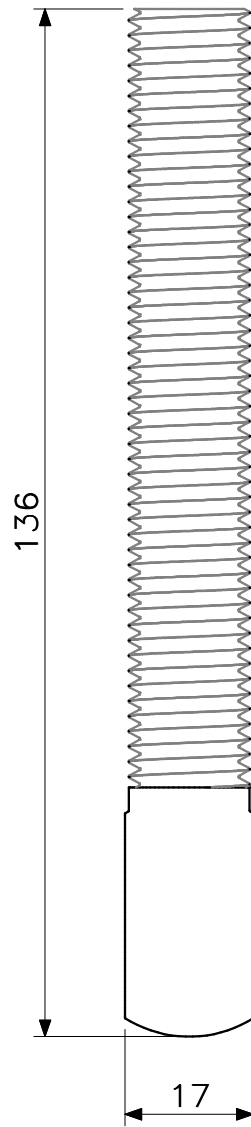

This drawing and design is protected by copyright and the information is confidential. It is also protected and registered under Dutch laws through the Dutch government department for taxes. The drawing and/or models may not to copied, reproduced, duplicated or disclosed to others, in whole or in part without prior written consent of Rob Snel B.V./the Netherlands

C					
B					
A					
Rev.:	REV. DATE:	REVISION SUBJECT			
Date:	22-7-2021	 Rob Snel TECHNISCHE GROOTHANDEL	Rob Snel Technische Groothandel Industrieweg 39 3361 HJ Sliedrecht T +31 (0)184 43 30 30 F +31 (0)184 43 30 31 E s.snel@robsnel.nl I www.robsnel.nl		Art.nr:
Drawn:	Hans Baars				Projection type:
Scale:	1:1				
Status:	Pending				
Cust.:					
Project:					
Title: EYE BOLT M16x120 STAINLESS STEEL					
Mat:	Dwg.nr:	16.SS.310.22	Revision:	Sheet:	Format:
				1	A4